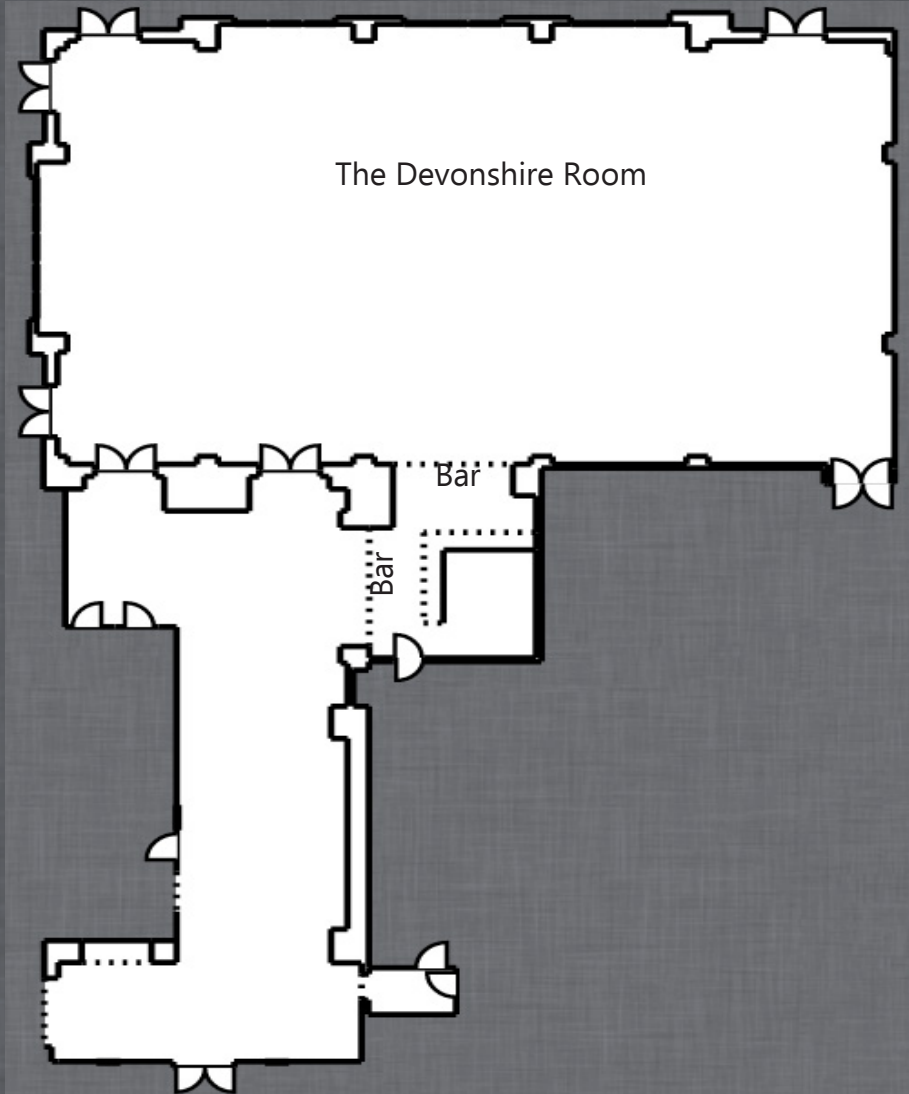

	CLASSROOM	RECEPTION	THEATRE	U-SHAPE	ROUNDS
THE GABLE BAR & GRILL	n/a	75	n/a	n/a	n/a
THE DEVONSHIRE	~175	~250	~300	~ 45	~230

Chevy Chase Country Club
 1000 N. Milwaukee Ave
 Wheeling, IL
chevychasecountryclub.com

					
	CLASSROOM	RECEPTION	THEATRE	U-SHAPE	ROUNDS
THE GRAND BALLROOM	N/A	~900	~550	~75	~500
THE ABBEY	~75	~100	~150	~50	~100
OUTSIDE PATIO AREA	~120	~300	~300	~60	~225

Chevy Chase Country Club
 1000 N. Milwaukee Ave
 Wheeling, IL
chevychasecountryclub.com