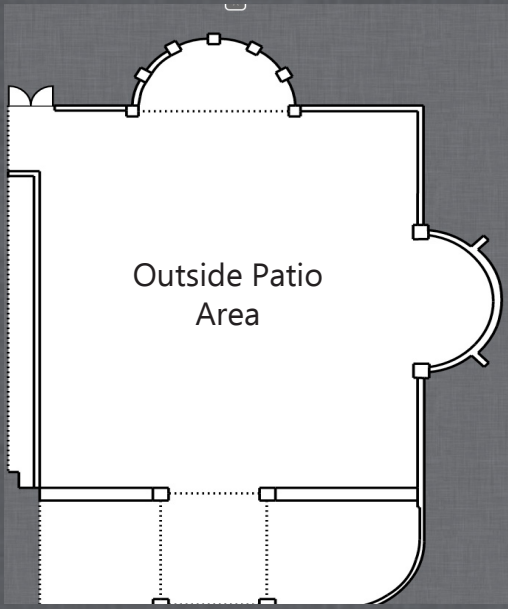

	CLASSROOM	RECEPTION	THEATRE	U-SHAPE	ROUNDS
THE GABLE BAR & GRILL	n/a	75	n/a	n/a	n/a
THE DEVONSHIRE	~175	~250	~300	~ 45	~230

Chevy Chase Country Club
 1000 N. Milwaukee Ave
 Wheeling, IL
chevychasecountryclub.com

					
	CLASSROOM	RECEPTION	THEATRE	U-SHAPE	ROUNDS
THE GRAND BALLROOM	N/A	~900	~550	~75	~500
THE ABBEY	~75	~100	~150	~50	~100
OUTSIDE PATIO AREA	~120	~300	~300	~60	~225

Chevy Chase Country Club
 1000 N. Milwaukee Ave
 Wheeling, IL
chevychasecountryclub.com