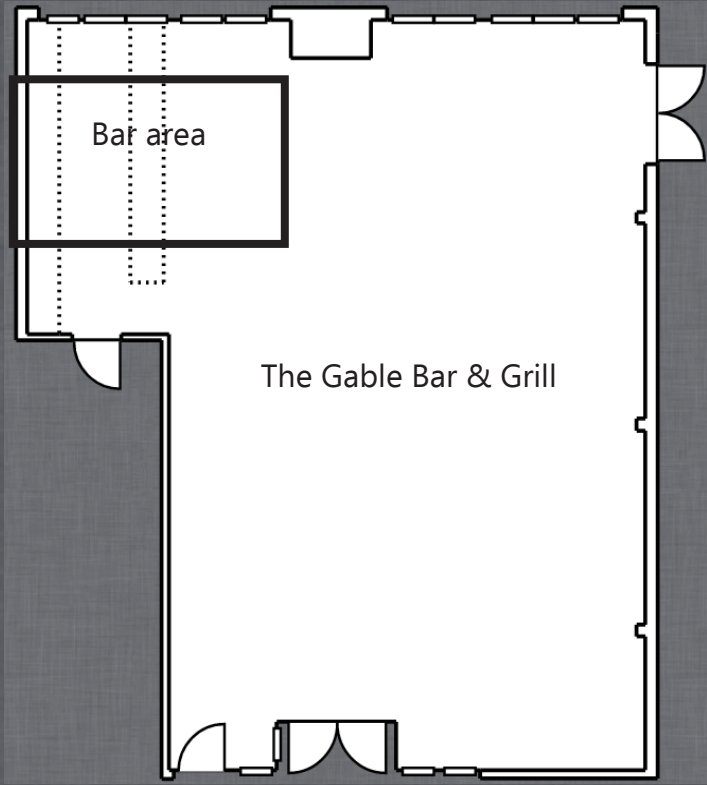

	CLASSROOM	RECEPTION	THEATRE	U-SHAPE	ROUNDS
THE GABLE BAR & GRILL	n/a	75	n/a	n/a	n/a
THE DEVONSHIRE	~175	~250	~300	~ 45	~230

Chevy Chase Country Club
 1000 N. Milwaukee Ave
 Wheeling, IL
chevychasecountryclub.com

					
	CLASSROOM	RECEPTION	THEATRE	U-SHAPE	ROUNDS
THE GRAND BALLROOM	N/A	~900	~550	~75	~500
THE ABBEY	~75	~100	~150	~50	~100
OUTSIDE PATIO AREA	~120	~300	~300	~60	~225

Chevy Chase Country Club
 1000 N. Milwaukee Ave
 Wheeling, IL
chevychasecountryclub.com