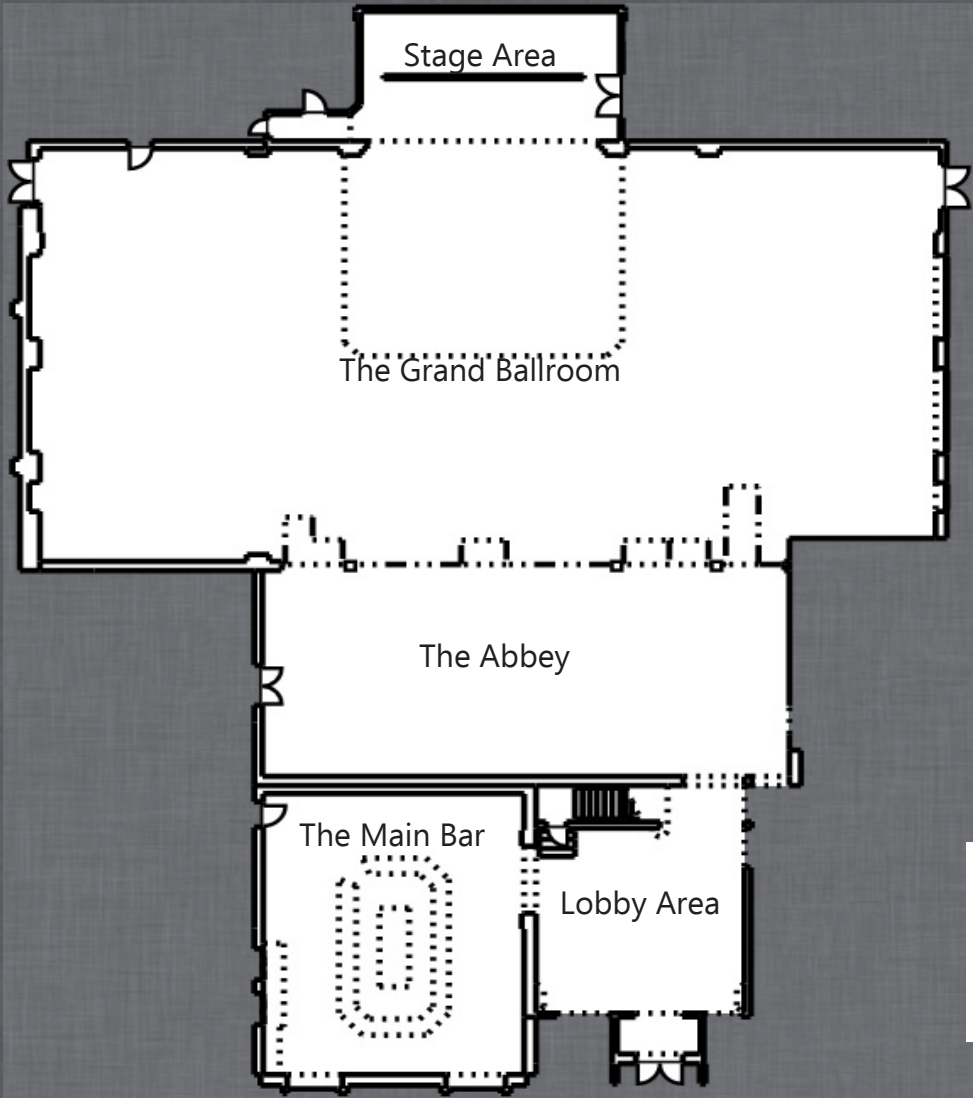

	CLASSROOM	RECEPTION	THEATRE	U-SHAPE	ROUNDS
THE GABLE BAR & GRILL	n/a	75	n/a	n/a	n/a
THE DEVONSHIRE	~175	~250	~300	~ 45	~230

Chevy Chase Country Club
 1000 N. Milwaukee Ave
 Wheeling, IL
chevychasecountryclub.com

					
	CLASSROOM	RECEPTION	THEATRE	U-SHAPE	ROUNDS
THE GRAND BALLROOM	N/A	~900	~550	~75	~500
THE ABBEY	~75	~100	~150	~50	~100
OUTSIDE PATIO AREA	~120	~300	~300	~60	~225

Chevy Chase Country Club
 1000 N. Milwaukee Ave
 Wheeling, IL
chevychasecountryclub.com